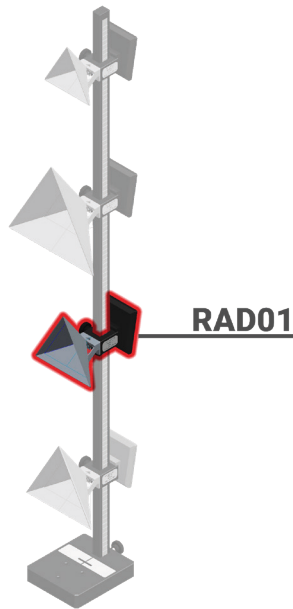

RAD-01

RADAR DELANTERO | MONITOR DE PUNTO CIEGO

- ☒ TRU-POINT
- ☒ EZ-ADAS

HONDA CIVIC, CR-V, CR-V HYBRID, CR-V PLUG-IN HYBRID, E

LEXUS CT 200H, ES 200, ES 250, ES 300H, ES 350, GS 200T, GS 250, GS 300, GS 300H, GS 350, GS 450H, GS F, GX 460, IS 200T, IS 250, IS 300, IS 300H, IS 350, IS-F, LBX, LC 500, LC 500C, LC 500H, LM 350H, LS 350, LS 460, LS 500, LS 500H, LS 600H, LX 450D, LX 500D, LX 570, LX 600, NX 200, NX 200T, NX 250, NX 300, NX 300H, NX 350, NX 350H, NX 450H+, RC 200T, RC 300, RC 300H, RC 350, RC F, RX 200T, RX 300, RX 350, RX 350H, RX 350L, RX 450H, RX 450H W/REAR SEAT NO. 2, RX 450H+, RX 450HL, RX 500H, RZ 300E, RZ 450E, UX 200, UX 250H, UX 300E, UX 300H

SUZUKI ACROSS, SWACE

TOYOTA AYGO X, BZ4X, CAMRY, C-HR, C-HR PHEV, COROLLA, COROLLA FOR 1ZR-FE / 1ZR-FAE, COROLLA CROSS, COROLLA HATCHBACK WAGON (EXCEPT 1ZR-FE, 1ZR-FAE), COROLLA SEDAN (EXCEPT 1ZR-FE, 1ZR-FAE), GR86, GR SUPRA, GR YARIS, HIGHLANDER, HILUX, HILUX 201708-201905, HILUX 201905-202005, HILUX 202005-202009, HILUX LONG WHEELBASE, HILUX SHORT WHEELBASE, HILUX WIDE TREAD, LAND CRUISER, LAND CRUISER GR SPORT, LANDCRUISER EXCEPT GR SPORT, MIRAI, PRIUS, PRIUS +, PRIUS PLUG-IN, PRIUS PLUG-IN HYBRID, RAV4, RAV4 HV, RAV4 HYBRID, RAV4 PLUG-IN HYBRID, RAV4 WITH SLIT COVER (EXCEPT OFF ROAD PACKAGE), RAV4 WITHOUT SLIT COVER, YARIS, YARIS 3 DOOR, YARIS 5 DOOR, YARIS CROSS, YARIS 202009, YARIS 202009 3 DOOR, YARIS 202009 5 DOOR

Accesorio Tru-Point requerido: BKT-16 con ciertos modelos (punto ciego)