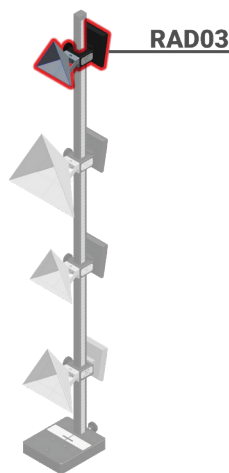

RAD-03

RADAR DELANTERO | MONITOR DE PUNTO CIEGO

- ☒ TRU-POINT
- ☒ EZ-ADAS

HYUNDAI ELANTRA, I30, I30 N, KONA, KONA ELECTRIC, KONA EV, NEXO, SANTA FE, SANTA FE ALL MODELS

KIA PICANTO, RIO, STONIC

MAZDA 2, 3, 6, 6 GJ/GL, CX-3, CX-5

Accesorio Tru-Point requerido: BKT-16 con ciertos modelos (punto ciego)