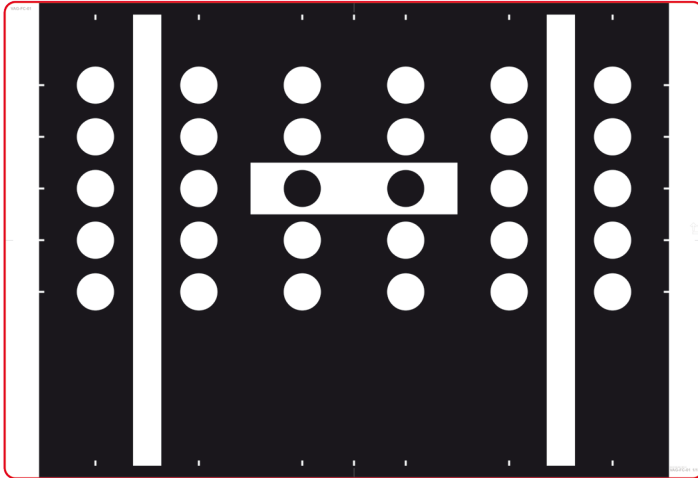

TOY-SC-03

360 GRADERS KAMERA

- TRU-POINT
- EZ-ADAS

TOYOTA BZ4X, C-HR, C-HR PHEV, CAMRY, HILUX, LANDCRUISER, MIRAI, PRIUS PLUG-IN, RAV4, YARIS CROSS

Tru-Point tilbehør påkrevd: BKT-16 & BKT-18

VAG-FC-01

FRONTKAMERA