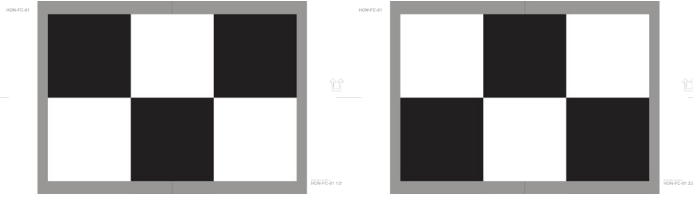

HON-FC-01

FRONTKAMERA

☒ TRU-POINT

☒ EZ-ADAS

HONDA CIVIC, CIVIC 4 DOOR KE-KG, CIVIC ALL MODELS, CIVIC HYBRID, CR-V, CR-V HYBRID, CR-V PLUG-IN HYBRID E, E:NY1, HONDA E, HR-V, JAZZ, JAZZ HYBRID, ZR-V

HON-FC-02

FRONTKAMERA

☒ TRU-POINT

☒ EZ-ADAS

HONDA ACCORD, ACCORD HYBRID, CIVIC, CIVIC 2 DOOR / 4 DOOR, CLARITY, CR-V, FIT, HR-V, ODYSSEY, PASSPORT, PILOT, RIDGELINE

Tru-Point tilbehør påkrevd: BKT-10